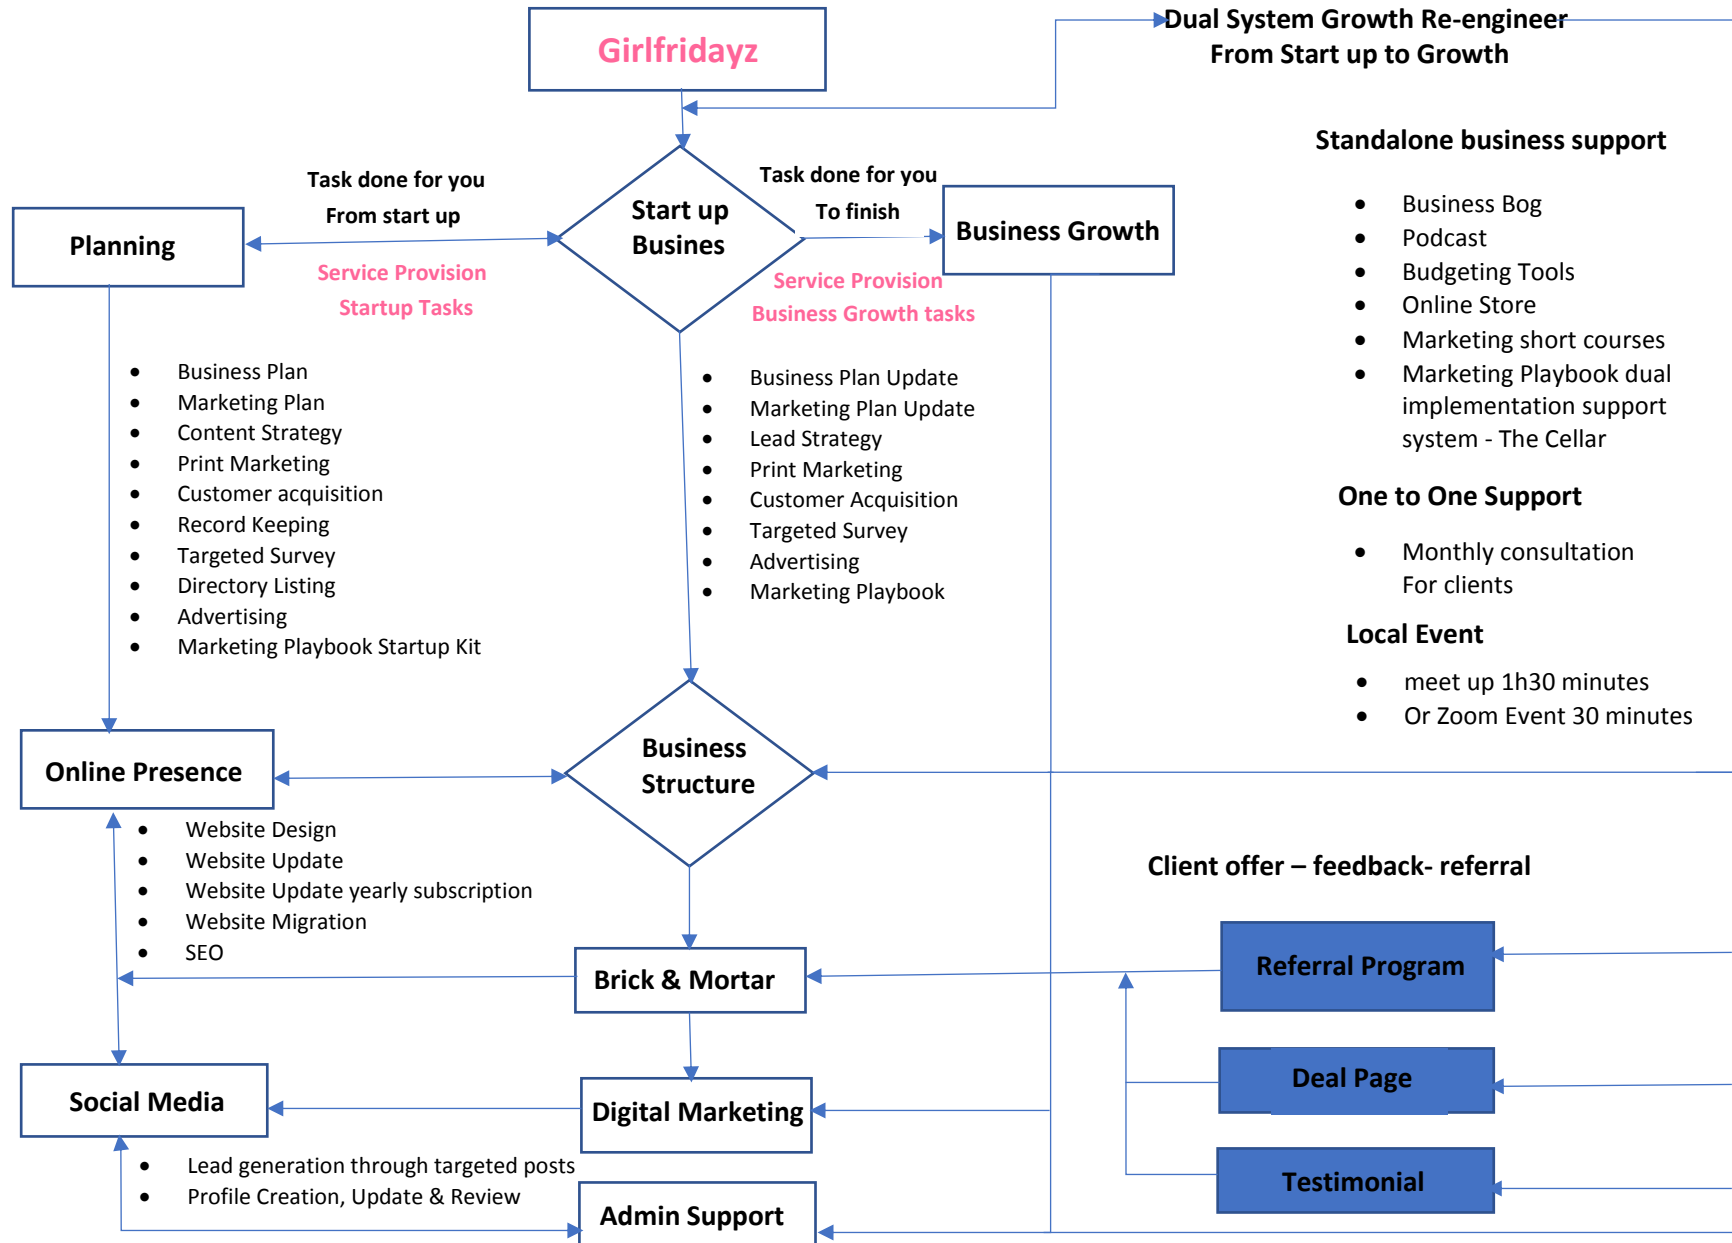

**Girlfridayz Logical Cognitive Approach World-Class Dual Step by Step Business Support System
For Startup and SME's to achieve better sales**

- You have full access to Girlfridayz limited scalable tangible logical world-class dual step by step support system.
- The beauty of our system is you can pick any services done for you or if you are not ready to use our services you can access our standalone business support.
- Our world-class step by step business support system for start-up & SME's is a scalable blend of services result orientated created through a cognitive approach solution for our clients, prospects, and website visitors.

Visit our website today
<https://girlfridayz.com>

Our dual system is like going to the supermarket and pick the service that you need